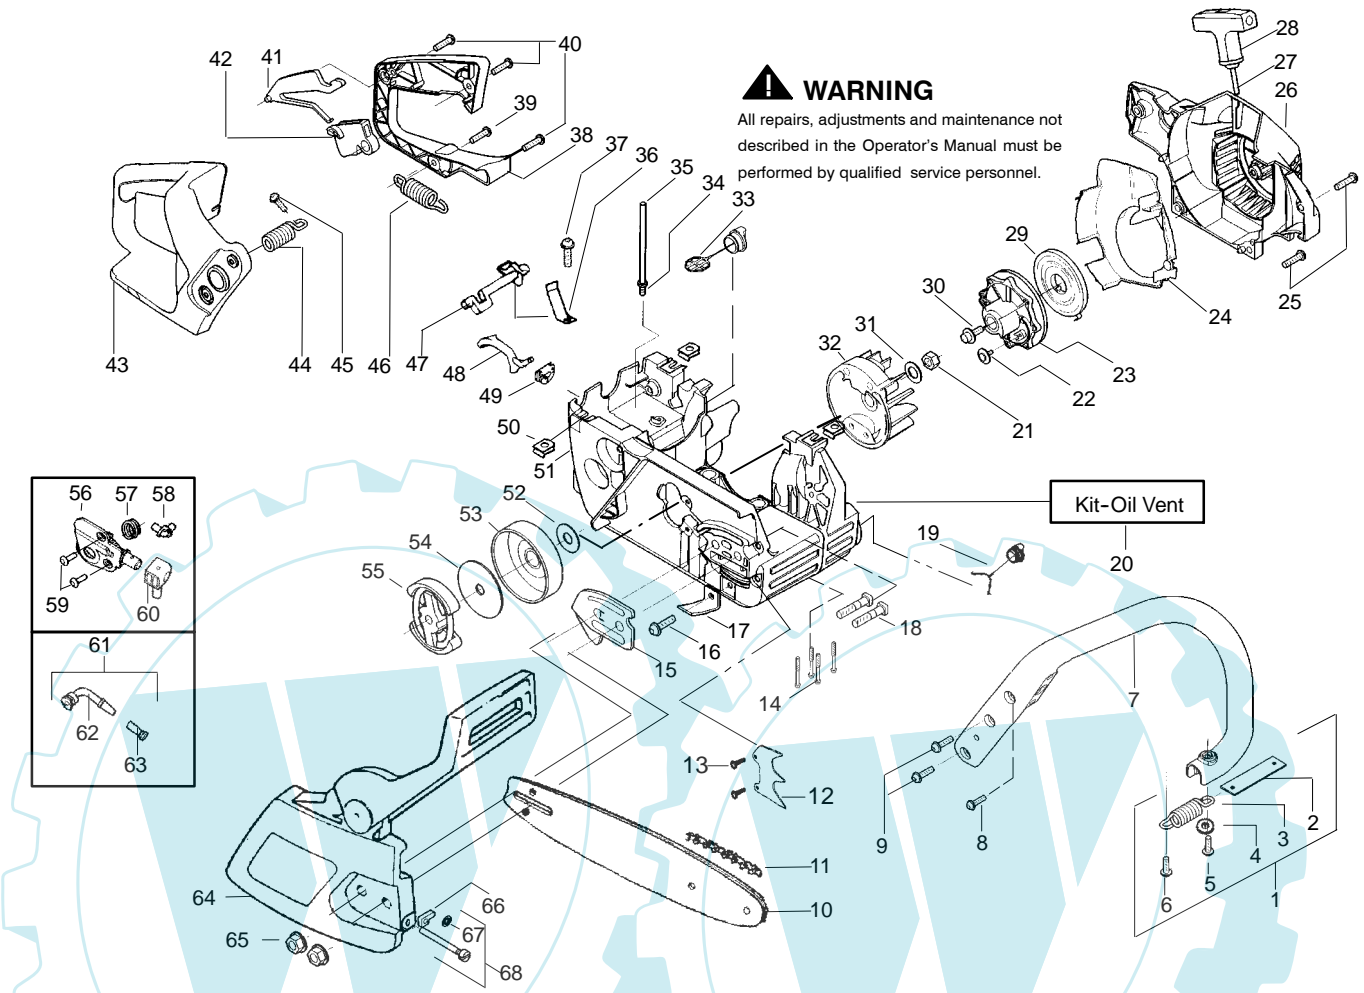

PARTS LIST NO. <b>545014301</b>		<b>IKRA ® PARTS LIST</b>	CHAIN SAW MODEL(s) <b>3940</b>
DATE <b>3/08/05</b>	NEW		PAGE NO. <b>1</b>
<b>Note:</b> Illustration may differ from actual model due to design changes			

↖ = NEW PART NUMBER FOR THIS IPL

★ = REFER TO THE SERVICE REFERENCE INDICATED FOR MORE INFORMATION. (LOCATED AT END OF IPL)

PARTS LIST NO. <b>545014301</b>		<b>IKRA ® PARTS LIST</b>	CHAIN SAW MODEL(s) <b>3940</b>
DATE <b>3/08/05</b>	NEW		PAGE NO. <b>2</b>
<b>Note:</b> Illustration may differ from actual model due to design changes			