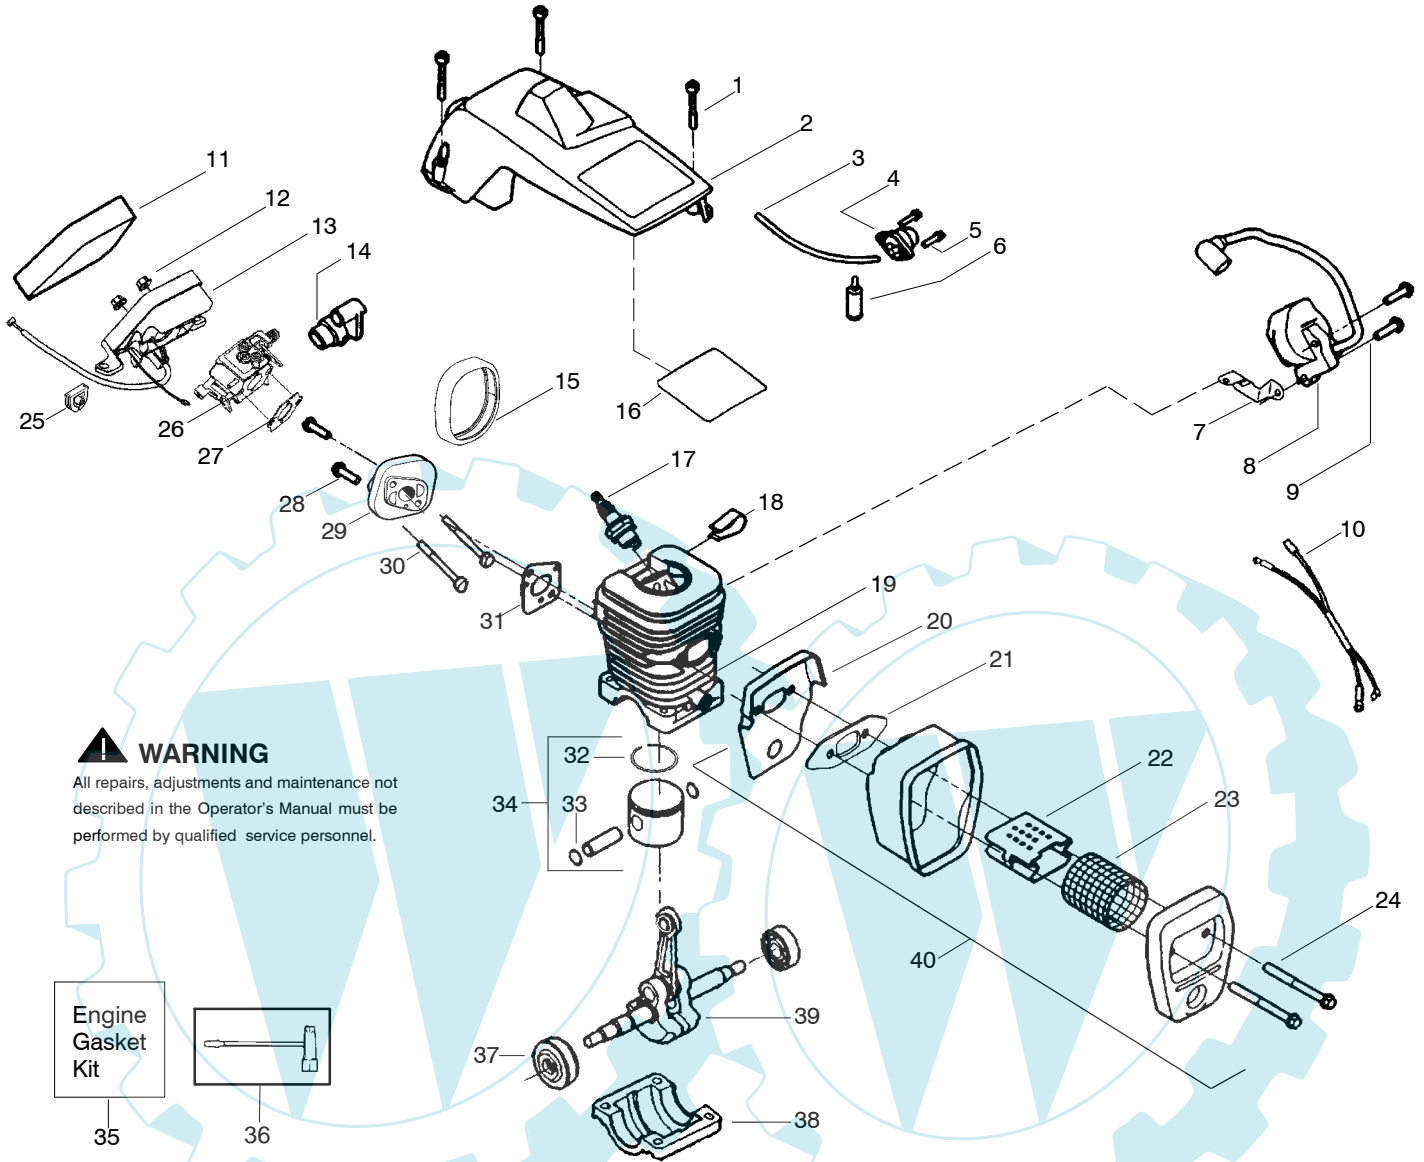

PARTS LIST NO. 545014301		IKRA ® PARTS LIST	CHAIN SAW MODEL(s) 3940
DATE 3/08/05	NEW		PAGE NO. 2
Note: Illustration may differ from actual model due to design changes			

Ref.	Part No.	Description	Ref.	Part No.	Description	Ref.	Part No.	Description
1.	530016153	Screw	19.	530012550	Cylinder	35.	530069608	Kit-Engine Gasket (Incl. 21, 27 & 31)
2.	530056914	Assy-Cylinder Shield (includes # 16)	20.	530049870	Backplate-Muffler	36.	530031135	Scrench
3.	530069247	Kit-Fuel Line (Small)	21.	530069608	Gasket-Muffler(kit)	37.	530056363	Assy-Seal & Bearing
4.	530071835	Kit-Air Purge (incl. #5)	22.	530037813	Diffuser-Muffler	38.	530037935	Cap-Crankcase
5.	530015780	Screw	23.	530036103	Screen-Spark	39.	530047062	Assy-Crankshaft
6.	530095646	Assy-Fuel Pick-up	24.	530016132	Bolt-Muffler	40.	530047207	Assy-Muffler (Incl. 20-24)
7.	530047442	Strap-Ground	25.	530047631	Grommet-Throttle Cable			
8.	530039198	Ignition Module	26.	---	Kit-Carburetor			
9.	530015814	Screw		530071820	Zama (W-20)			
10.	530057475	Assy-Wire Harness		530071821	Walbro (WT-662)			
11.	530037793	Foam-Air Filter	27.	530069608	Gasket-Carb. (kit)			
12.	530016101	Nut	28.	530016386	Screw			Not Shown
13.	530057702	Assy-Air Box	29.	530049700	Carb. Adapter			
14.	530035526	Grommet-Carb Adjust	30.	530016187	Screw	545001450		Manual
15.	530054144	Seal-Carb Adapter	31.	530069608	Gasket-Adaptor(kit)			
16.	530055698	Reflector-Heat	32.	530038729	Ring-Piston			
17.	952030150	Spark Plug (RCJ-7Y)	33.	530015697	Retainer-Piston Pin			
18.	530016136	Clip-High Tension Lead	34.	530071408	Kit-Piston (Incl. 32 & 33)			

✓ = NEW PART NUMBER FOR THIS IPL

★ = REFER TO THE SERVICE REFERENCE INDICATED FOR MORE INFORMATION. (LOCATED AT END OF IPL)